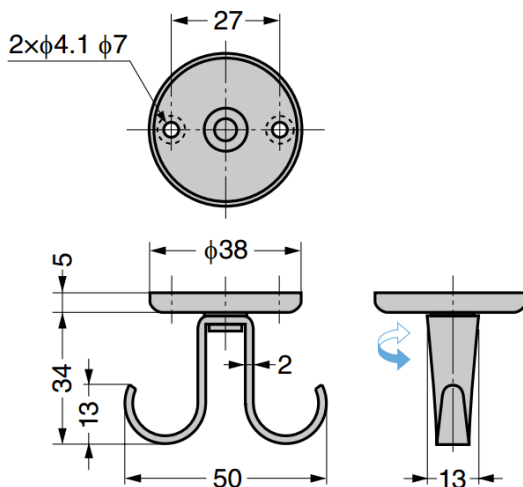

GRF-U50 Rotating Swing Hook

Features

- Rotates 360° and swings 180°
- Possible to install in various applications including ceiling and wall

Material

- Stainless steel 304, satin

Parts Included

- Raised countersunk head tapping screw 3×25 (SUS)

Part No.	Load Capacity	
GRF-U50	60 N	6 kg

GRF-50S Rotating Hook

Features

- Rotates 360°

Material

- Stainless steel 304, satin

Parts Included

- Raised countersunk head tapping screw (conical tip) 3×25 (SUS)

Part No.	Load Capacity	
GRF-50S	40 N	4 kg