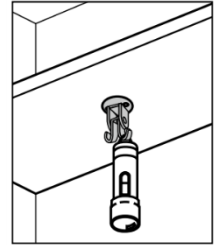

GRF-U50 Rotating Swing Hook

Features

- Rotates 360° and swings 180°
- Possible to install in various applications including ceiling and wall

Material

- Stainless steel 304, satin

Parts Included

- Raised countersunk head tapping screw 3×25 (SUS)

Part No.	Load Capacity	
GRF-U50	60 N	6 kg

GRF-50S Rotating Hook

Features

- Rotates 360°

Material

- Stainless steel 304, satin

Parts Included

- Raised countersunk head tapping screw (conical tip) 3×25 (SUS)