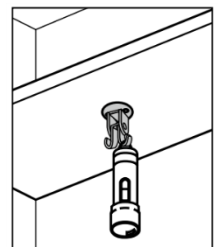

GRF-U50 Rotating Swing Hook

Features

- Rotates 360° and swings 180°
- Possible to install in various applications including ceiling and wall

Material

- Stainless steel 304, satin

Parts Included

- Raised countersunk head tapping screw 3×25 (SUS)

Part No.	Load Capacity	
GRF-U50	60 N	6 kg

GRF-50S Rotating Hook

Features

- Rotates 360°

Material

- Stainless steel 304, satin

Parts Included

- Raised countersunk head tapping screw (conical tip) 3×25 (SUS)