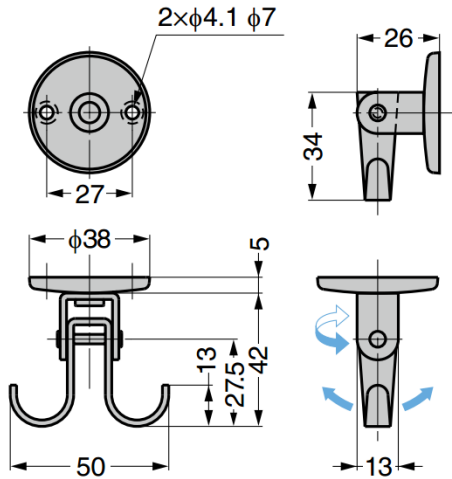

GRF-U50 Rotating Swing Hook

Features

- Rotates 360° and swings 180°
- Possible to install in various applications including ceiling and wall

Material

- Stainless steel 304, satin

Parts Included

- Raised countersunk head tapping screw 3×25 (SUS)

Part No.	Load Capacity	
GRF-U50	60 N	6 kg

GRF-50S Rotating Hook

Features

- Rotates 360°

Material

- Stainless steel 304, satin

Parts Included

- Raised countersunk head tapping screw (conical tip) 3×25 (SUS)

Part No.	Load Capacity	
GRF-50S	40 N	4 kg